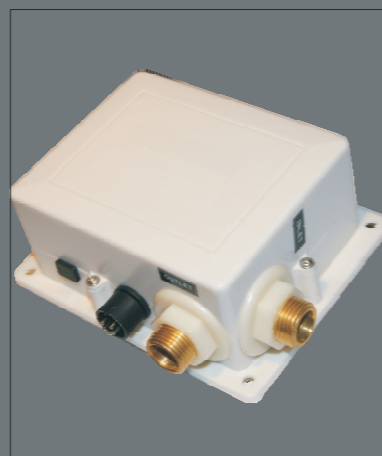

Funis - wall

Aquasensor

- Wall mounting. The main components including the batteries are mounted within a control box for assembly underneath the wash basin.
- Fixed water-temperature. Pre-mixed or only cold water.
- For correct adjustment of the water flow, the supply pipes should be connected to an angle stopper tap (not included).
- Flexible connection hose with 1/2" swivel included.
- Operates 6 years on 4 Alkaline AA batteries at 100 cycles on average per day (included). Also available with trafo for mains connection.

HANDSFREE SENSOR FAUCETS
www.aquasensor.eu

Stylish design aerator.
Indestructible.
Intelligent electronics with self-setting detection zone.

Main components within the control box for assembly underneath the wash basin. Also provided with battery compartment or trafo. Dimensions b x h x d: 150 x 120 x 63 mm